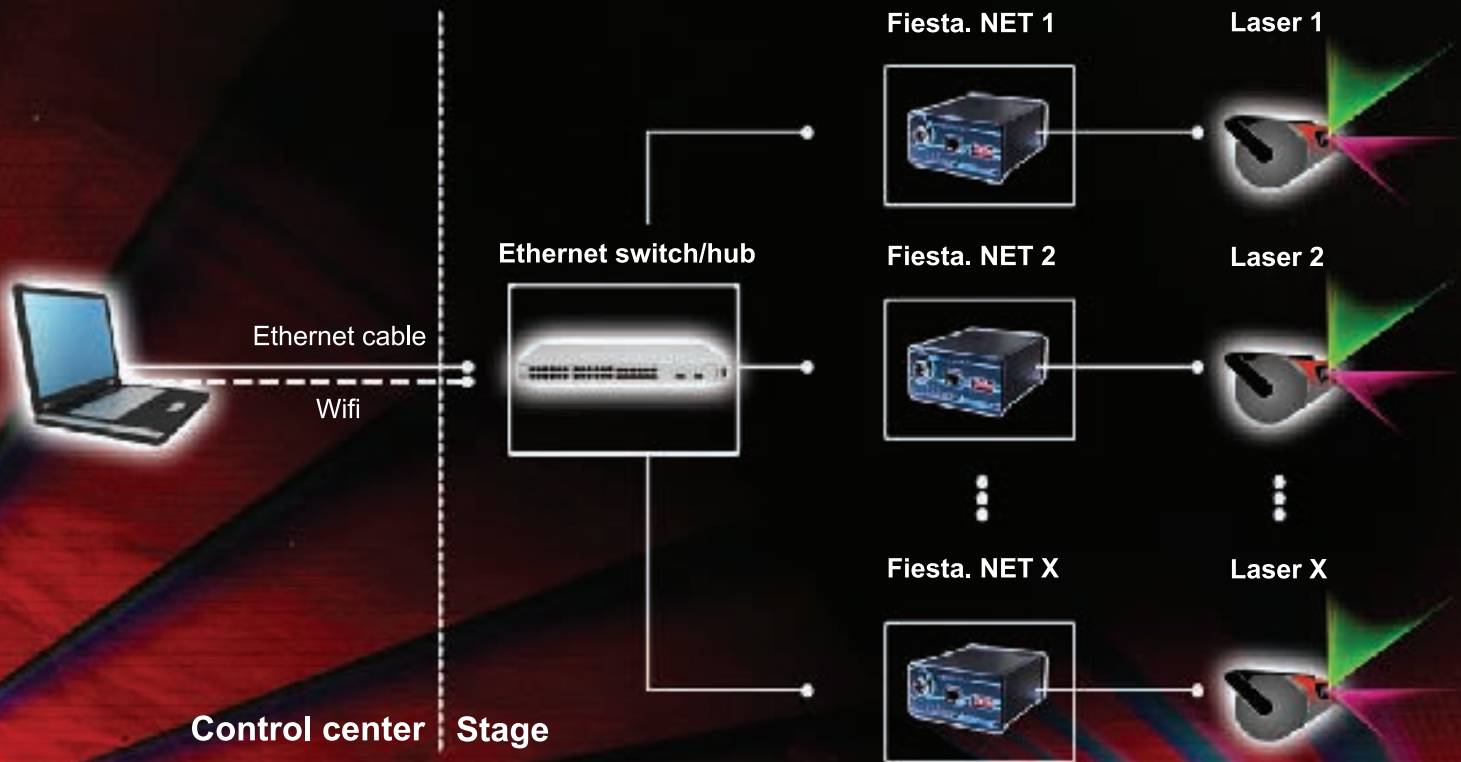

# FIESTA.NET

**Do you want to make laser show installations without any stress and you don't want to be afraid of using Wi-Fi to control your laser anymore?**

*Fiesta.NET is the latest laser show controller for famous Fiesta software. It is a perfect connection of easy to use laser show software and great possibilities to create amazing laser shows. It takes usually less than a minute to configure connected Fiesta.NET devices. You don't need to worry about changing IP address of your computer or other complicated stuff - just plug your Fiesta.NET and you can start work immediately. Also the setting of every device's IP address is more similar to setting DMX address than setting complicated computer accessories.*

*Thanks to Ethernet connection Fiesta.NET allows easier and faster installations. If you require a 100% reliable solution, you just need to use one Ethernet cable from the control centre to the stage. There you can put one Ethernet switch and you are ready to connect your lasers.*

*Especially for large laser show events you usually have to use a lot of wires. That's where the Wi-Fi connection can help. Yes, you can use Fiesta.NET even over Wi-Fi! Whole workspace and all the features of Fiesta.NET are working over Wi-Fi in real time. So you can edit your shows or handle whole live events while walking around the event-place with your laptop without any cable. And what happens when the Wi-Fi signal is lost? Well, after the signal is restored, Fiesta just reconnects and you can continue working... Easy, isn't it?*

# FIESTA.NET

**Are you still worried about ILDA cables?**

- perfectly smooth laser show animation
- 16 bit X and Y outputs
- 6 color channels
- maximal scan rate up to 100 000 points per second
- DMX input/output
- Serial input/output
- Wi-Fi support
- all current 32 or 64 bit operating systems are supported: Windows 2000, XP, Vista and Windows 7